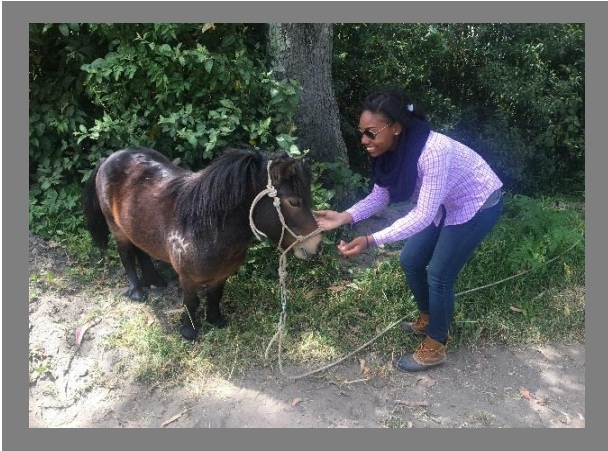

INTERN IN ECUADOR

QUITO / AMBATO

INTERNATIONAL INTERNSHIPS & STUDY ABROAD

We provide the means, you create the experience.

www.adelanteabroad.com

The Adelante program in Ecuador is set in two neighboring cities: Quito & Ambato. Rather than seeing things as a typical tourist, you will experience what it's really like to live and work in another country, while also improving your Spanish and enhancing your resume with international work experience.